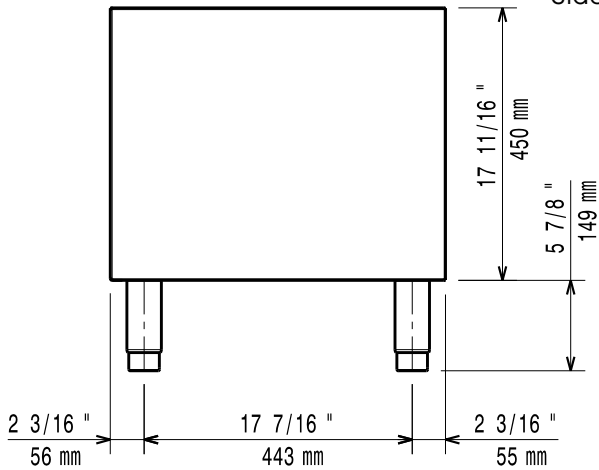

371112 (E7BAND0000)

Open base cupboard, 1/2 module

Short Form Specification

Item No. _____

Open base to store pots, pans, sheet pans etc. To be installed below 700XP top units in island type installations with operations from one side. Constructed in stainless steel with Scotch Brite finish. Delivered with 50 mm height adjustable feet.

APPROVAL: _____

- 2 drawers for open base cupboards, 100mm height PNC 206318
- Door for open base cupboard PNC 206350
- Base support for feet or wheels - 400mm (700/900) PNC 206366
- Base support for feet or wheels - 800mm (700/900) PNC 206367
- Base support for feet or wheels - 1200mm (700/900) PNC 206368
- Base support for feet or wheels - 1600mm (700/900) PNC 206369
- Base support for feet or wheels - 2000mm (700/900) PNC 206370
- Rear paneling - 600mm (700/900XP) PNC 206373
- Rear paneling - 800mm (700/900) PNC 206374
- Rear paneling - 1000mm (700/900) PNC 206375
- Rear paneling - 1200mm (700/900) PNC 206376
- Base support for feet/wheels (600mm) PNC 206431

Electrolux

Modular Cooking Range Line 700XP Open Base Cupboard 1/2 Module

Front

Side

Top

Key Information:

External dimensions, Width:	
371112 (E7BAND0000)	400 mm
External dimensions, Height:	600 mm
External dimensions, Depth:	550 mm