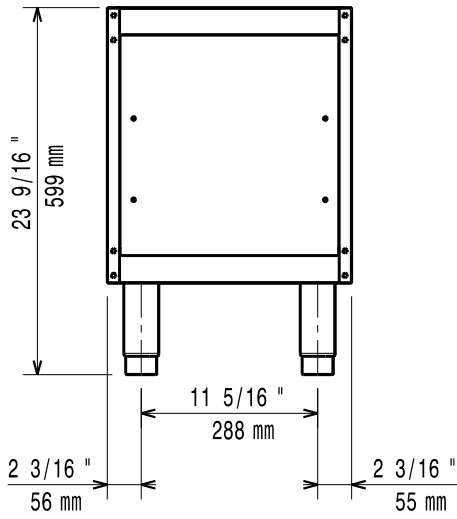

371112 (E7BAND0000)

Open base cupboard, 1/2 module

Short Form Specification

Item No. _____

Open base to store pots, pans, sheet pans etc. To be installed below 700XP top units in island type installations with operations from one side. Constructed in stainless steel with Scotch Brite finish. Delivered with 50 mm height adjustable feet.

APPROVAL: _____

- 2 drawers for open base cupboards, 100mm height PNC 206318
- Door for open base cupboard PNC 206350
- Base support for feet or wheels - 400mm (700/900) PNC 206366
- Base support for feet or wheels - 800mm (700/900) PNC 206367
- Base support for feet or wheels - 1200mm (700/900) PNC 206368
- Base support for feet or wheels - 1600mm (700/900) PNC 206369
- Base support for feet or wheels - 2000mm (700/900) PNC 206370
- Rear paneling - 600mm (700/900XP) PNC 206373
- Rear paneling - 800mm (700/900) PNC 206374
- Rear paneling - 1000mm (700/900) PNC 206375
- Rear paneling - 1200mm (700/900) PNC 206376
- Base support for feet/wheels (600mm) PNC 206431

Electrolux

Modular Cooking Range Line 700XP Open Base Cupboard 1/2 Module

Front

Side

Top

Key Information:

External dimensions, Width:	
371112 (E7BAND0000)	400 mm
External dimensions, Height:	600 mm
External dimensions, Depth:	550 mm