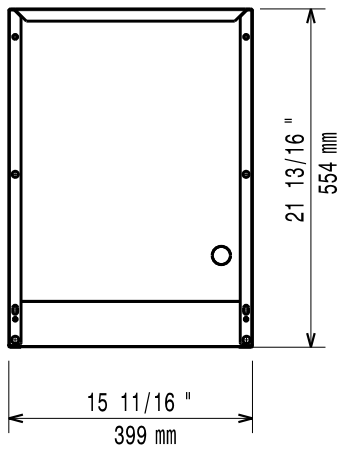

371112 (E7BAND0000)

Open base cupboard, 1/2 module

Short Form Specification

Item No. _____

Open base to store pots, pans, sheet pans etc. To be installed below 700XP top units in island type installations with operations from one side. Constructed in stainless steel with Scotch Brite finish. Delivered with 50 mm height adjustable feet.

APPROVAL: _____

- 2 drawers for open base cupboards, 100mm height PNC 206318
- Door for open base cupboard PNC 206350
- Base support for feet or wheels - 400mm (700/900) PNC 206366
- Base support for feet or wheels - 800mm (700/900) PNC 206367
- Base support for feet or wheels - 1200mm (700/900) PNC 206368
- Base support for feet or wheels - 1600mm (700/900) PNC 206369
- Base support for feet or wheels - 2000mm (700/900) PNC 206370
- Rear paneling - 600mm (700/900XP) PNC 206373
- Rear paneling - 800mm (700/900) PNC 206374
- Rear paneling - 1000mm (700/900) PNC 206375
- Rear paneling - 1200mm (700/900) PNC 206376
- Base support for feet/wheels (600mm) PNC 206431

Electrolux

Modular Cooking Range Line 700XP Open Base Cupboard 1/2 Module

Front

Side

Top

Key Information:

External dimensions, Width:	
371112 (E7BAND0000)	400 mm
External dimensions, Height:	600 mm
External dimensions, Depth:	550 mm