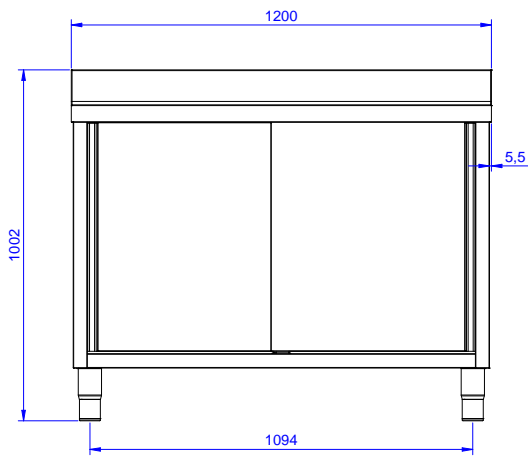

Electrolux

Eco Preparation 1200 mm Cupboard Sink with 1 Bowl

Front

Side