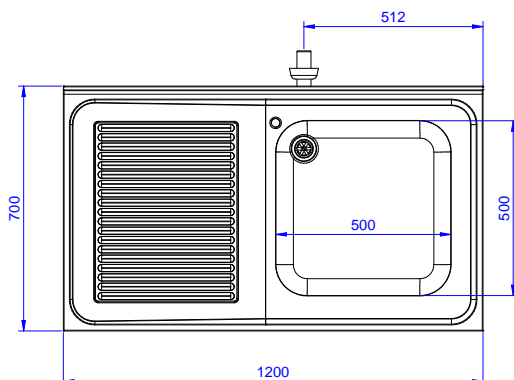

## Eco Preparation 1200 mm Cupboard Sink with 1 Bowl

Front

Side

D = Drain

Top

### Key Information:

Cabinet width:	1145 mm
Cabinet depth:	645 mm
Cabinet height:	385 mm
External dimensions, Width:	1200 mm
External dimensions, Height:	1000 mm
External dimensions, Depth:	700 mm
Upstand Dimensions, Height:	100 mm
Upstand Dimensions, Depth:	13 mm
Upstand Dimensions, Radius:	R=10
Bowls number	1
Bowl dimensions	500x500xH250
Number and type of doors:	2 Sliding
Net weight:	55 kg