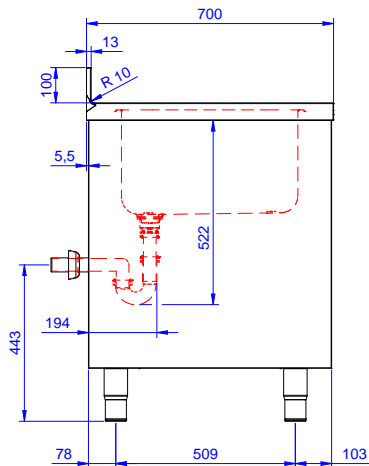

## Eco Preparation 1200 mm Cupboard Sink with 1 Bowl

Front

Side

D = Drain

Top

### Key Information:

Cabinet width:	1145 mm
Cabinet depth:	645 mm
Cabinet height:	385 mm
External dimensions, Width:	1200 mm
External dimensions, Height:	1000 mm
External dimensions, Depth:	700 mm
Upstand Dimensions, Height:	100 mm
Upstand Dimensions, Depth:	13 mm
Upstand Dimensions, Radius:	R=10
Bowls number	1
Bowl dimensions	500x500xH250
Number and type of doors:	2 Sliding
Net weight:	55 kg